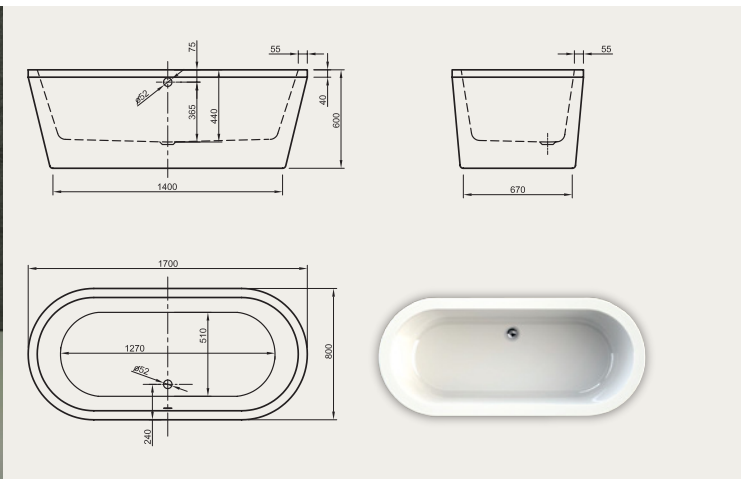

Technical data

Model	NEO
Colour	White
Dimensions	1700 x 800 x 600 mm (L x W x H)
Volume	210 litres
Bath Waste Kit	Included