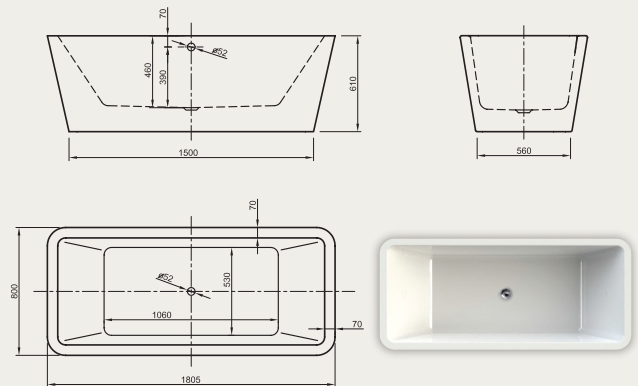

MOOD

Good mood in straight-line! This rectangular clean purism modern style bathtub with a flat top offers optimal comfort with its tapered sides.

Technical data

Model	MOOD
Colour	White
Dimensions	1800 x 800 x 600 mm (L x W x H)
Volume	230 litres
Bath Waste Kit	Included

Technical data

Model	COOL FIT
Colour	White
Dimensions	1800 x 800 x 600 mm (L x W x H)
Volume	230 litres
Bath Waste Kit	Optional

MOOD FIT

Good mood in straight-line!

This rectangular clean purism modern style bathtub with a at top offers optimal comfort with its tapered sides.

Technical data

Model	CUBE XS
Colour	White
Dimensions	1550 x 800 x 570 mm (L x W x H)
Volume	200 litres
Bath Waste Kit	Included

HOT

Hot comfort! Inspired by the last century this modern style bathtub ergonomically interprets classic tub design in the spirit of time. Its unique shape creates a deep feeling of cosiness and invites you in to relax.

Technical data

Model	HOT
Colour	White
Dimensions	1795 x 795 x 595 mm (L x W x H)
Volume	240 litres
Bath Waste Kit	Optional

NEO

Cool brother! Following the most popular design of its big brother Cool, this modern design bathtub fulfils all the needs of luxury bathing comfort. Reduced dimensions allow the comfort of a smaller bathroom.