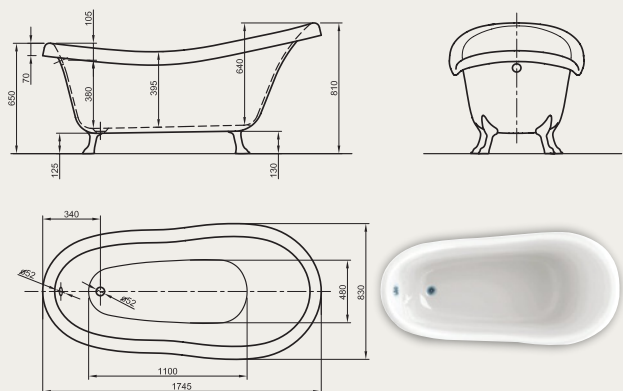

MOOD

Good mood in straight-line! This rectangular clean purism modern style bathtub with a flat top offers optimal comfort with its tapered sides.

Technical data

Model	MOOD
Colour	White
Dimensions	1800 x 800 x 600 mm (L x W x H)
Volume	230 litres
Bath Waste Kit	Included

VICTORIAN

Back to the roots! The classical Victorian style bathtub is outstandingly adopted to the body and conveys an especially high feeling of comfort.

Technical data

Model	VICTORIAN (with chrome feet) VICTORIAN G (with polished brass feet)
Colour	White
Dimensions	1745 x 830 x 810 / 650 mm (L x W x H)
Volume	185 litres
Bath Waste Kit	Included
Feet	Lion feet, colour brass or chrome included

Technical data

Model	COOL FIT
Colour	White
Dimensions	1800 x 800 x 600 mm (L x W x H)
Volume	230 litres
Bath Waste Kit	Optional

MOOD FIT

Good mood in straight-line!

This rectangular clean purism modern style bathtub with a at top offers optimal comfort with its tapered sides.

Technical data

Model	CUBE XS
Colour	White
Dimensions	1550 x 800 x 570 mm (L x W x H)
Volume	200 litres
Bath Waste Kit	Included

HOT

Hot comfort! Inspired by the last century this modern style bathtub ergonomically interprets classic tub design in the spirit of time. Its unique shape creates a deep feeling of cosiness and invites you in to relax.