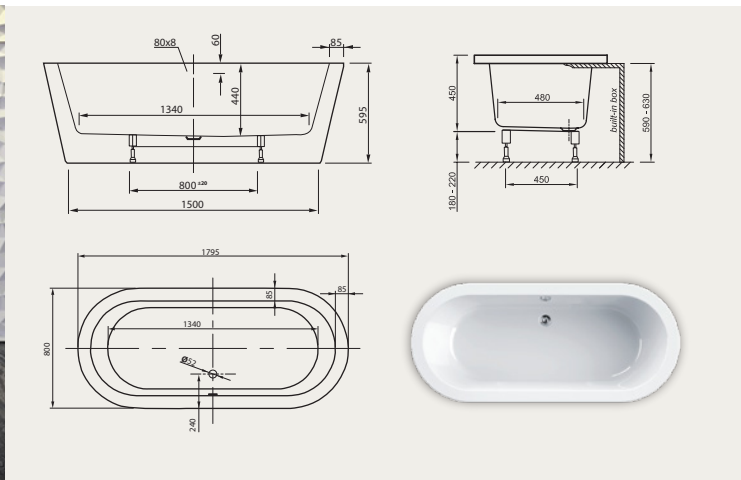

VICTORIAN

Back to the roots! The classical Victorian style bathtub is outstandingly adopted to the body and conveys an especially high feeling of comfort.

Technical data

Model	VICTORIAN (with chrome feet) VICTORIAN G (with polished brass feet)
Colour	White
Dimensions	1745 x 830 x 810 / 650 mm (L x W x H)
Volume	185 litres
Bath Waste Kit	Included
Feet	Lion feet, colour brass or chrome included

CUBE

Purism at its best! The embodiment of outstanding and clean design invites you to luxury bath. Enjoy the minimalism and purism of this bath design!

Technical data

Model	CUBE
Colour	White
Dimensions	1700 x 800 x 600 mm (L x W x H)
Volume	200 litres
Bath Waste Kit	Included

Technical data

Model	CUBE XS
Colour	White
Dimensions	1550 x 800 x 570 mm (L x W x H)
Volume	200 litres
Bath Waste Kit	Included

HOT

Hot comfort! Inspired by the last century this modern style bathtub ergonomically interprets classic tub design in the spirit of time. Its unique shape creates a deep feeling of cosiness and invites you in to relax.

Technical data

Model	HOT
Colour	White
Dimensions	1795 x 795 x 595 mm (L x W x H)
Volume	240 litres
Bath Waste Kit	Optional

NEO

Cool brother! Following the most popular design of its big brother Cool, this modern design bathtub fulfils all the needs of luxury bathing comfort. Reduced dimensions allow the comfort of a smaller bathroom.