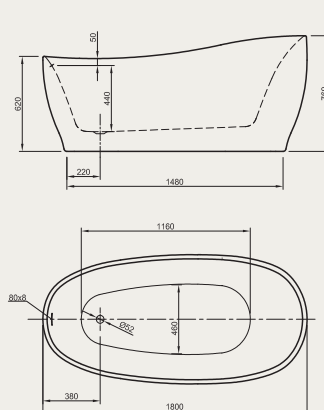

RELAX

Relax! The traditional Victorian style metamorphosed into modernity.

Technical data	
Model	RELAX
Colour	White
Dimensions	1800 x 850 x 620 / 760 mm (L x W x H)
Volume	230 litres
Bath Waste Kit	Included

LOOM

Elegance in perfection! Exclusive and spacious design which does ensure extraordinary relaxing bathing.

Technical data	
Model	LOOM
Colour	White
Dimensions	1900 x 950 x 600 mm (L x W x H)
Volume	265 litres
Bath Waste Kit	Included

LOOM XS

Elegance in perfection! Exclusive and spacious design which does ensure extraordinarily relaxing bathing.

Technical data	
Model	LOOM XS
Colour	White
Dimensions	1700 x 850 x 600 mm (L x W x H)
Volume	190 litres
Bath Waste Kit	Included

Technical data

Model	HOT
Colour	White
Dimensions	1795 x 795 x 595 mm (L x W x H)
Volume	240 litres
Bath Waste Kit	Optional

NEO

Cool brother! Following the most popular design of its big brother Cool, this modern design bathtub fulfils all the needs of luxury bathing comfort. Reduced dimensions allow the comfort of a smaller bathroom.