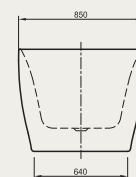

Technical data	
Model	MOOD FIT
Colour	White
Dimensions	1800 x 800 x 600 mm (L x W x H)
Volume	230 litres
Bath Waste Kit	Optional

WHO WE ARE

Knief & Co. – A step ahead in design, Creativity and production for tomorrow’s solutions

RELAX

Relax! The traditional Victorian style metamorphosed into modernity.

Technical data	
Model	RELAX
Colour	White
Dimensions	1800 x 850 x 620 / 760 mm (L x W x H)
Volume	230 litres
Bath Waste Kit	Included

LOOM

Elegance in perfection! Exclusive and spacious design which does ensure extraordinary relaxing bathing.

Technical data	
Model	LOOM
Colour	White
Dimensions	1900 x 950 x 600 mm (L x W x H)
Volume	265 litres
Bath Waste Kit	Included

LOOM XS

Elegance in perfection! Exclusive and spacious design which does ensure extraordinarily relaxing bathing.

Technical data	
Model	LOOM XS
Colour	White
Dimensions	1700 x 850 x 600 mm (L x W x H)
Volume	190 litres
Bath Waste Kit	Included