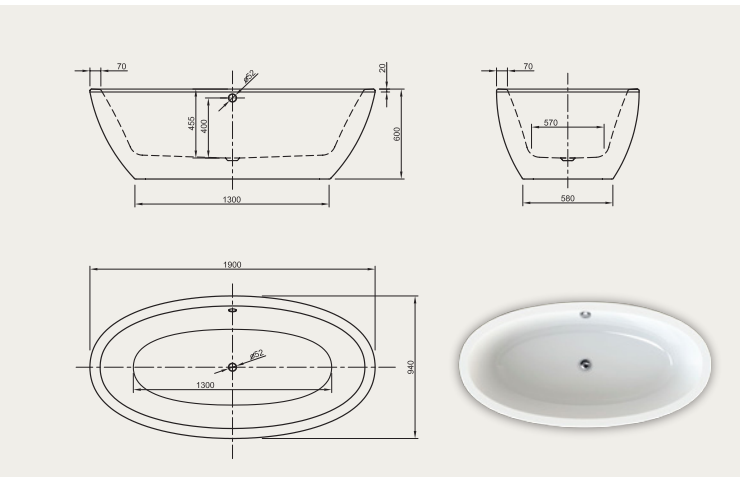

RELAX

Relax! The traditional Victorian style metamorphosed into modernity.

Technical data	
Model	RELAX
Colour	White
Dimensions	1800 x 850 x 620 / 760 mm (L x W x H)
Volume	230 litres
Bath Waste Kit	Included

LOOM XS

Elegance in perfection! Exclusive and spacious design which does ensure extraordinarily relaxing bathing.

Technical data	
Model	LOOM XS
Colour	White
Dimensions	1700 x 850 x 600 mm (L x W x H)
Volume	190 litres
Bath Waste Kit	Included