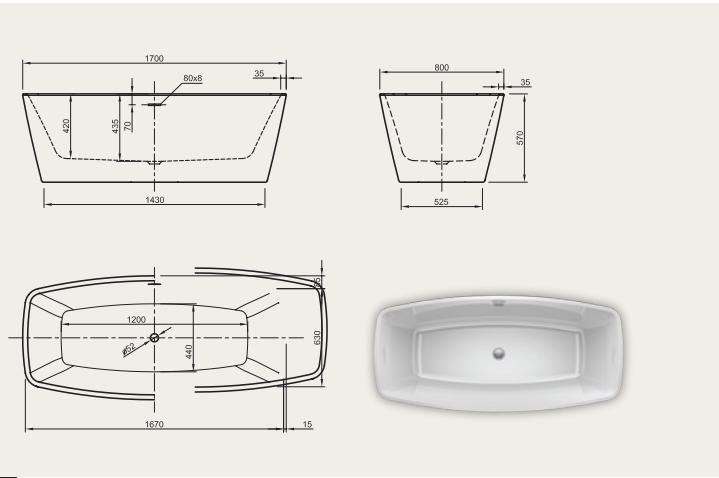

CUBE

Purism at its best! The embodiment of outstanding and clean design invites you to luxury bath. Enjoy the minimalism and purism of this bath design!

Technical data

Model	CUBE
Colour	White
Dimensions	1700 x 800 x 600 mm (L x W x H)
Volume	200 litres
Bath Waste Kit	Included