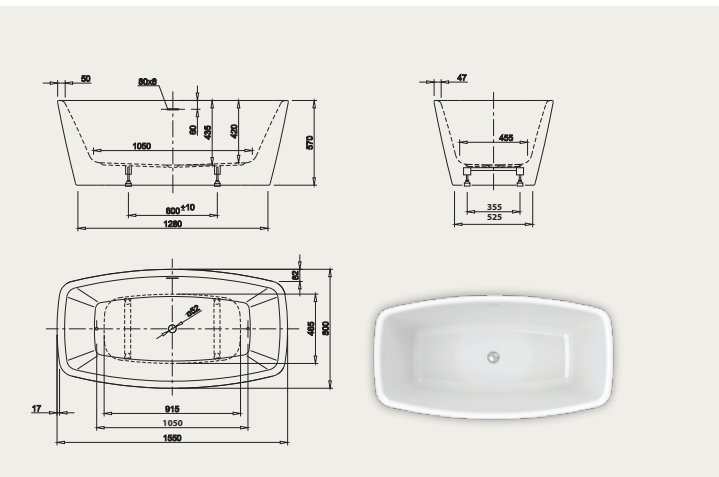

LOOM XS

Elegance in perfection! Exclusive and spacious design which does ensure extraordinarily relaxing bathing.

Technical data	
Model	LOOM XS
Colour	White
Dimensions	1700 x 850 x 600 mm (L x W x H)
Volume	190 litres
Bath Waste Kit	Included

CUBE

Purism at its best! The embodiment of outstanding and clean design invites you to luxury bath. Enjoy the minimalism and purism of this bath design!

Technical data

Model	CUBE
Colour	White
Dimensions	1700 x 800 x 600 mm (L x W x H)
Volume	200 litres
Bath Waste Kit	Included

Technical data

Model	CUBE XS
Colour	White
Dimensions	1550 x 800 x 570 mm (L x W x H)
Volume	200 litres
Bath Waste Kit	Included

HOT

Hot comfort! Inspired by the last century this modern style bathtub ergonomically interprets classic tub design in the spirit of time. Its unique shape creates a deep feeling of cosiness and invites you in to relax.