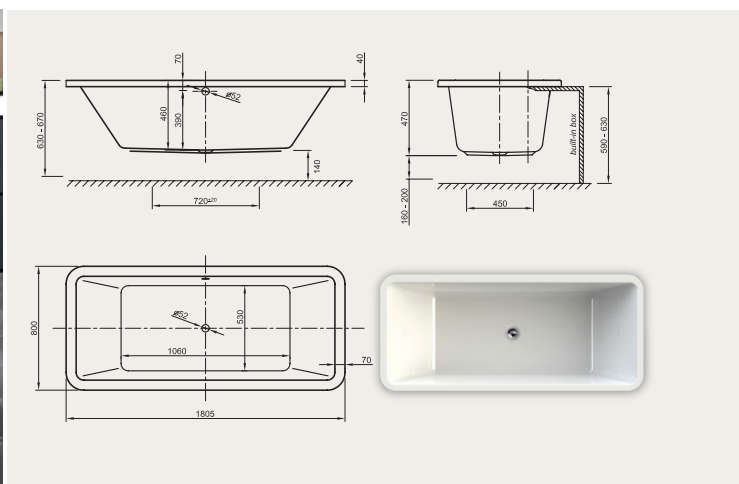

MOOD

Good mood in straight-line! This rectangular clean purism modern style bathtub with a flat top offers optimal comfort with its tapered sides.

Technical data

Model	MOOD
Colour	White
Dimensions	1800 x 800 x 600 mm (L x W x H)
Volume	230 litres
Bath Waste Kit	Included

VICTORIAN

Back to the roots! The classical Victorian style bathtub is outstandingly adopted to the body and conveys an especially high feeling of comfort.

Technical data

Model	VICTORIAN (with chrome feet) VICTORIAN G (with polished brass feet)
Colour	White
Dimensions	1745 x 830 x 810 / 650 mm (L x W x H)
Volume	185 litres
Bath Waste Kit	Included
Feet	Lion feet, colour brass or chrome included

Technical data

Model	COOL FIT
Colour	White
Dimensions	1800 x 800 x 600 mm (L x W x H)
Volume	230 litres
Bath Waste Kit	Optional

MOOD FIT

Good mood in straight-line!

This rectangular clean purism modern style bathtub with a at top offers optimal comfort with its tapered sides.

Technical data	
Model	MOOD FIT
Colour	White
Dimensions	1800 x 800 x 600 mm (L x W x H)
Volume	230 litres
Bath Waste Kit	Optional

WHO WE ARE

Knief & Co. – A step ahead in design, Creativity and production for tomorrow’s solutions