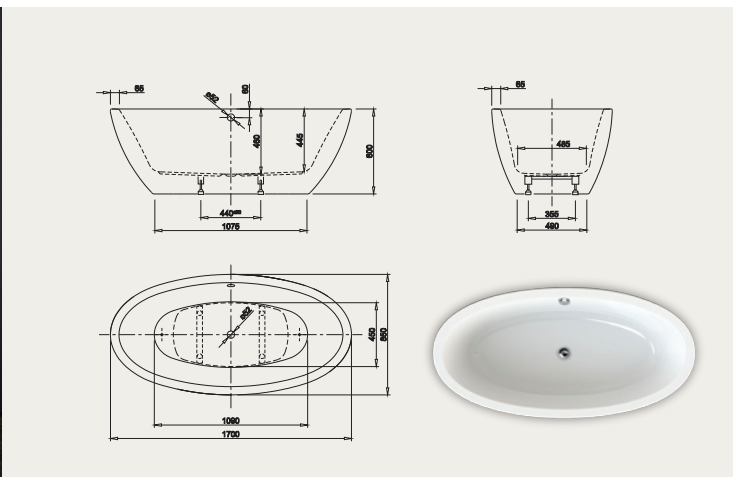

LOOM

Elegance in perfection! Exclusive and spacious design which does ensure extraordinary relaxing bathing.

Technical data	
Model	LOOM
Colour	White
Dimensions	1900 x 950 x 600 mm (L x W x H)
Volume	265 litres
Bath Waste Kit	Included

LOOM XS

Elegance in perfection! Exclusive and spacious design which does ensure extraordinarily relaxing bathing.

Technical data	
Model	LOOM XS
Colour	White
Dimensions	1700 x 850 x 600 mm (L x W x H)
Volume	190 litres
Bath Waste Kit	Included