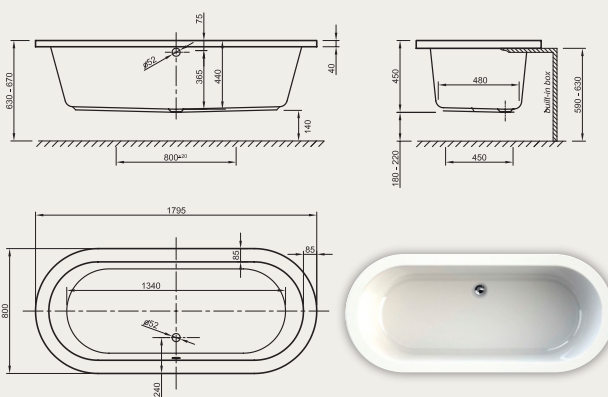

VICTORIAN

Back to the roots! The classical Victorian style bathtub is outstandingly adopted to the body and conveys an especially high feeling of comfort.

Technical data

Model	VICTORIAN (with chrome feet) VICTORIAN G (with polished brass feet)
Colour	White
Dimensions	1745 x 830 x 810 / 650 mm (L x W x H)
Volume	185 litres
Bath Waste Kit	Included
Feet	Lion feet, colour brass or chrome included

Technical data

Model	COOL FIT
Colour	White
Dimensions	1800 x 800 x 600 mm (L x W x H)
Volume	230 litres
Bath Waste Kit	Optional

MOOD FIT

Good mood in straight-line!

This rectangular clean purism modern style bathtub with a at top offers optimal comfort with its tapered sides.

Technical data

Model	CUBE XS
Colour	White
Dimensions	1550 x 800 x 570 mm (L x W x H)
Volume	200 litres
Bath Waste Kit	Included

HOT

Hot comfort! Inspired by the last century this modern style bathtub ergonomically interprets classic tub design in the spirit of time. Its unique shape creates a deep feeling of cosiness and invites you in to relax.

Technical data

Model	HOT
Colour	White
Dimensions	1795 x 795 x 595 mm (L x W x H)
Volume	240 litres
Bath Waste Kit	Optional

NEO

Cool brother! Following the most popular design of its big brother Cool, this modern design bathtub fulfils all the needs of luxury bathing comfort. Reduced dimensions allow the comfort of a smaller bathroom.